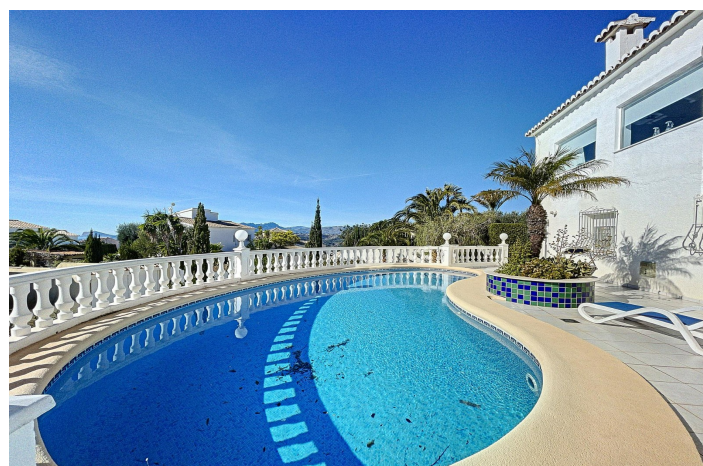

## Costa Blanca North, Benitachell

Magnificent south-facing villa located in Kalmias, Cumbre del Sol, offering stunning panoramic sea views and an excellent location close to Moraira and Jávea. The property is distributed over two levels. The ground floor features three double bedrooms, all with fitted wardrobes and en-suite bathrooms, with direct access to the terrace and pool. The main floor offers a bright living-dining area with sea views, a fully equipped independent kitchen, a glazed terrace, and an office space. Outside, the villa boasts a Mediterranean garden, summer kitchen with covered seating area, private 8 x 4 m swimming pool, and a spacious south-facing terrace. Parking for several vehicles is available. Features: central heating, double glazing, shutters, alarm system, private pool, summer kitchen, parking, panoramic sea views.