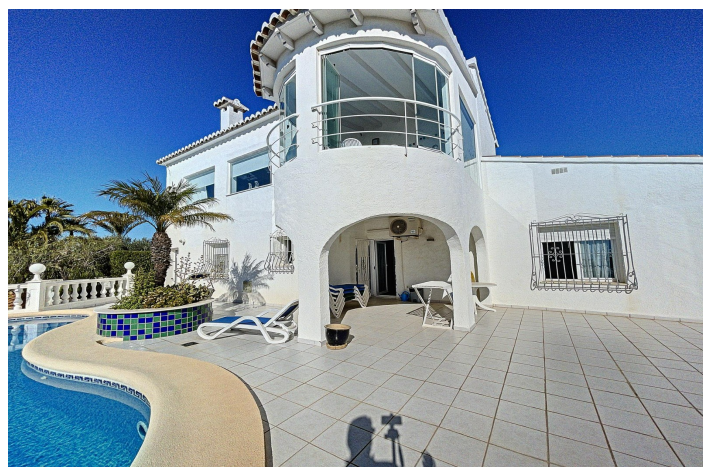

## Costa Blanca North, Benitachell

Magnificent south-facing villa located in Kalmias, Cumbre del Sol, offering stunning panoramic sea views and an excellent location close to Moraira and Jávea. The property is distributed over two levels. The ground floor features three double bedrooms, all with fitted wardrobes and en-suite bathrooms, with direct access to the terrace and pool. The main floor offers a bright living-dining area with sea views, a fully equipped independent kitchen, a glazed terrace, and an office space. Outside, the villa boasts a Mediterranean garden, summer kitchen with covered seating area, private 8 x 4 m swimming pool, and a spacious south-facing terrace. Parking for several vehicles is available. Features: central heating, double glazing, shutters, alarm system, private pool, summer kitchen, parking, panoramic sea views.